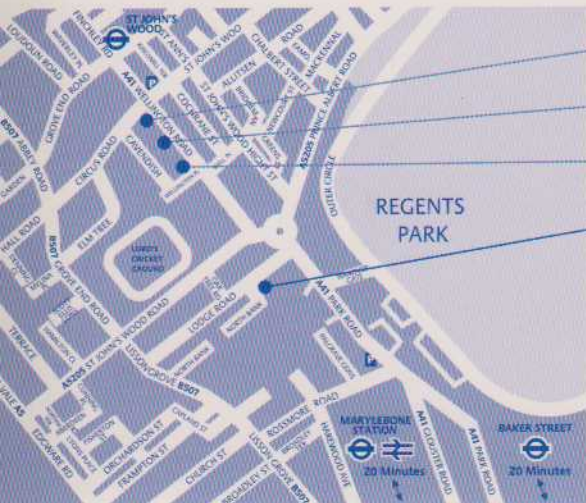

The Platinum Medical Centre

15-17 Lodge Road
London NW8 8NX

The Wellington Hospital North

Wellington Central

The Wellington Hospital South

The Platinum Medical Centre

Nearest Stations

- St. John's Wood (10 mins walk)
  - Underground Jubilee Line
- Marylebone (20 mins walk)
  - Underground Bakerloo
  - Main Line Rail
- Baker Street (20 mins walk)
  - Underground Bakerloo, Circle, Hammersmith, Jubilee, Metropolitan

Nearest Car Parks

- Kingsmill Terrace - Masterpark
- Park Road - NCP